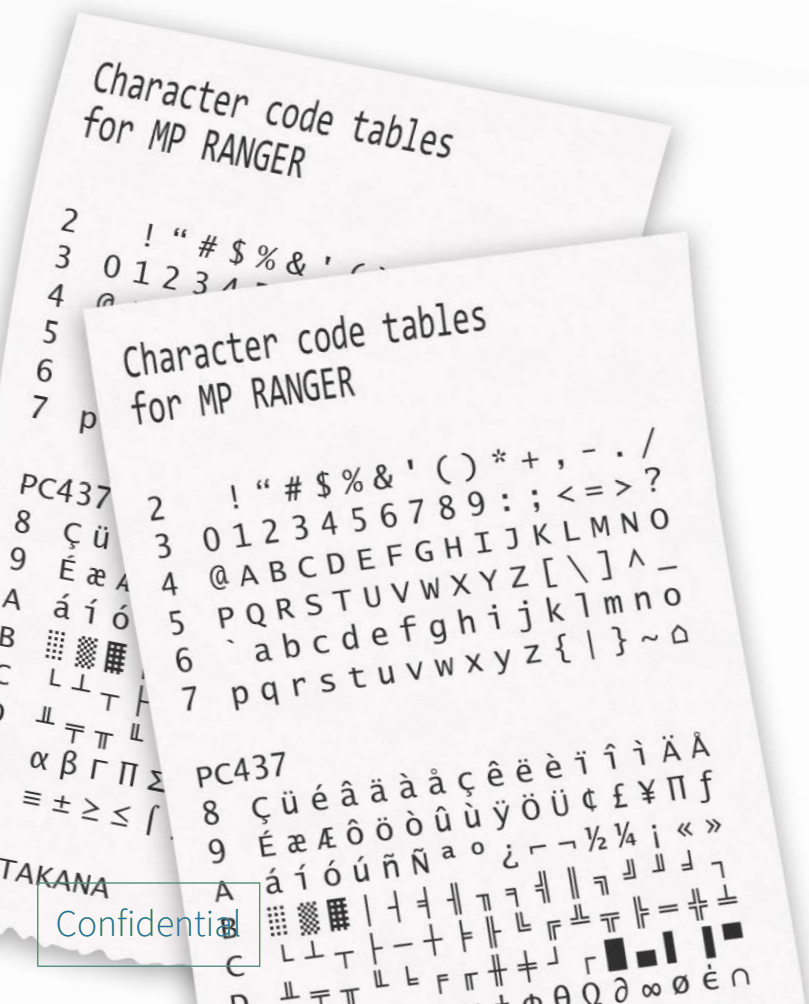

MP RANGER PRINT EVERYTHING

The three internal fonts (11, 15, 20 cpi) allow you to use a large selection of pre-installed code tables.

In addition to these, further code tables are available on request to satisfy every need.

PREINSTALLED CODE TABLES

- KU42 - Thai
- KZ1048 - Kazakh
- PC437 - U.S.A., Standard Europe
- PC737 - Greek
- PC850 - Multilingual
- PC852 - Latin 2
- PC857 - Turkish
- PC860 - Portuguese
- PC862 - Hebrew
- PC863 - Canadian/French
- PC864 - Arabic
- PC865 - Nordic
- PC866 - Cyrillic 2
- PC1098 - Farsi
- PC1125 - Ukrainian
- Katakana
- VISCII - Vietnamese Standard
- WPC1250 - Latin 2
- WPC1251 - Cyrillic
- WPC1252 - Scandinavian
- WPC1253 - Greek
- WPC1254 - Turkish
- WPC1255 - Hebrew
- WPC1256 - Arabic
- WPC1257 - Baltic Rim
- WPC1258 - Vietnamese

PREINSTALLED CHINESE

- Chinese GB18030
- Korean CP949

AVAILABLE CODE TABLES

- PC720 - Arabic
- PC851 - Greek
- PC853 - Turkish
- PC855 - Cyrillic
- PC861 - Icelandic
- PC869 - Greek
- PC1118 - Lithuanian
- PC1119 - Lithuanian
- ISO8859-2 - Latin 2
- ISO8859-7 - Greek
- ISO8859-15 - Latin 9
- TCVN_3 - Vietnamese
- TCVN_3 - Vietnamese
- TIS11 - Thai
- TIS18 - Thai
- WPC775 - Baltic Rim