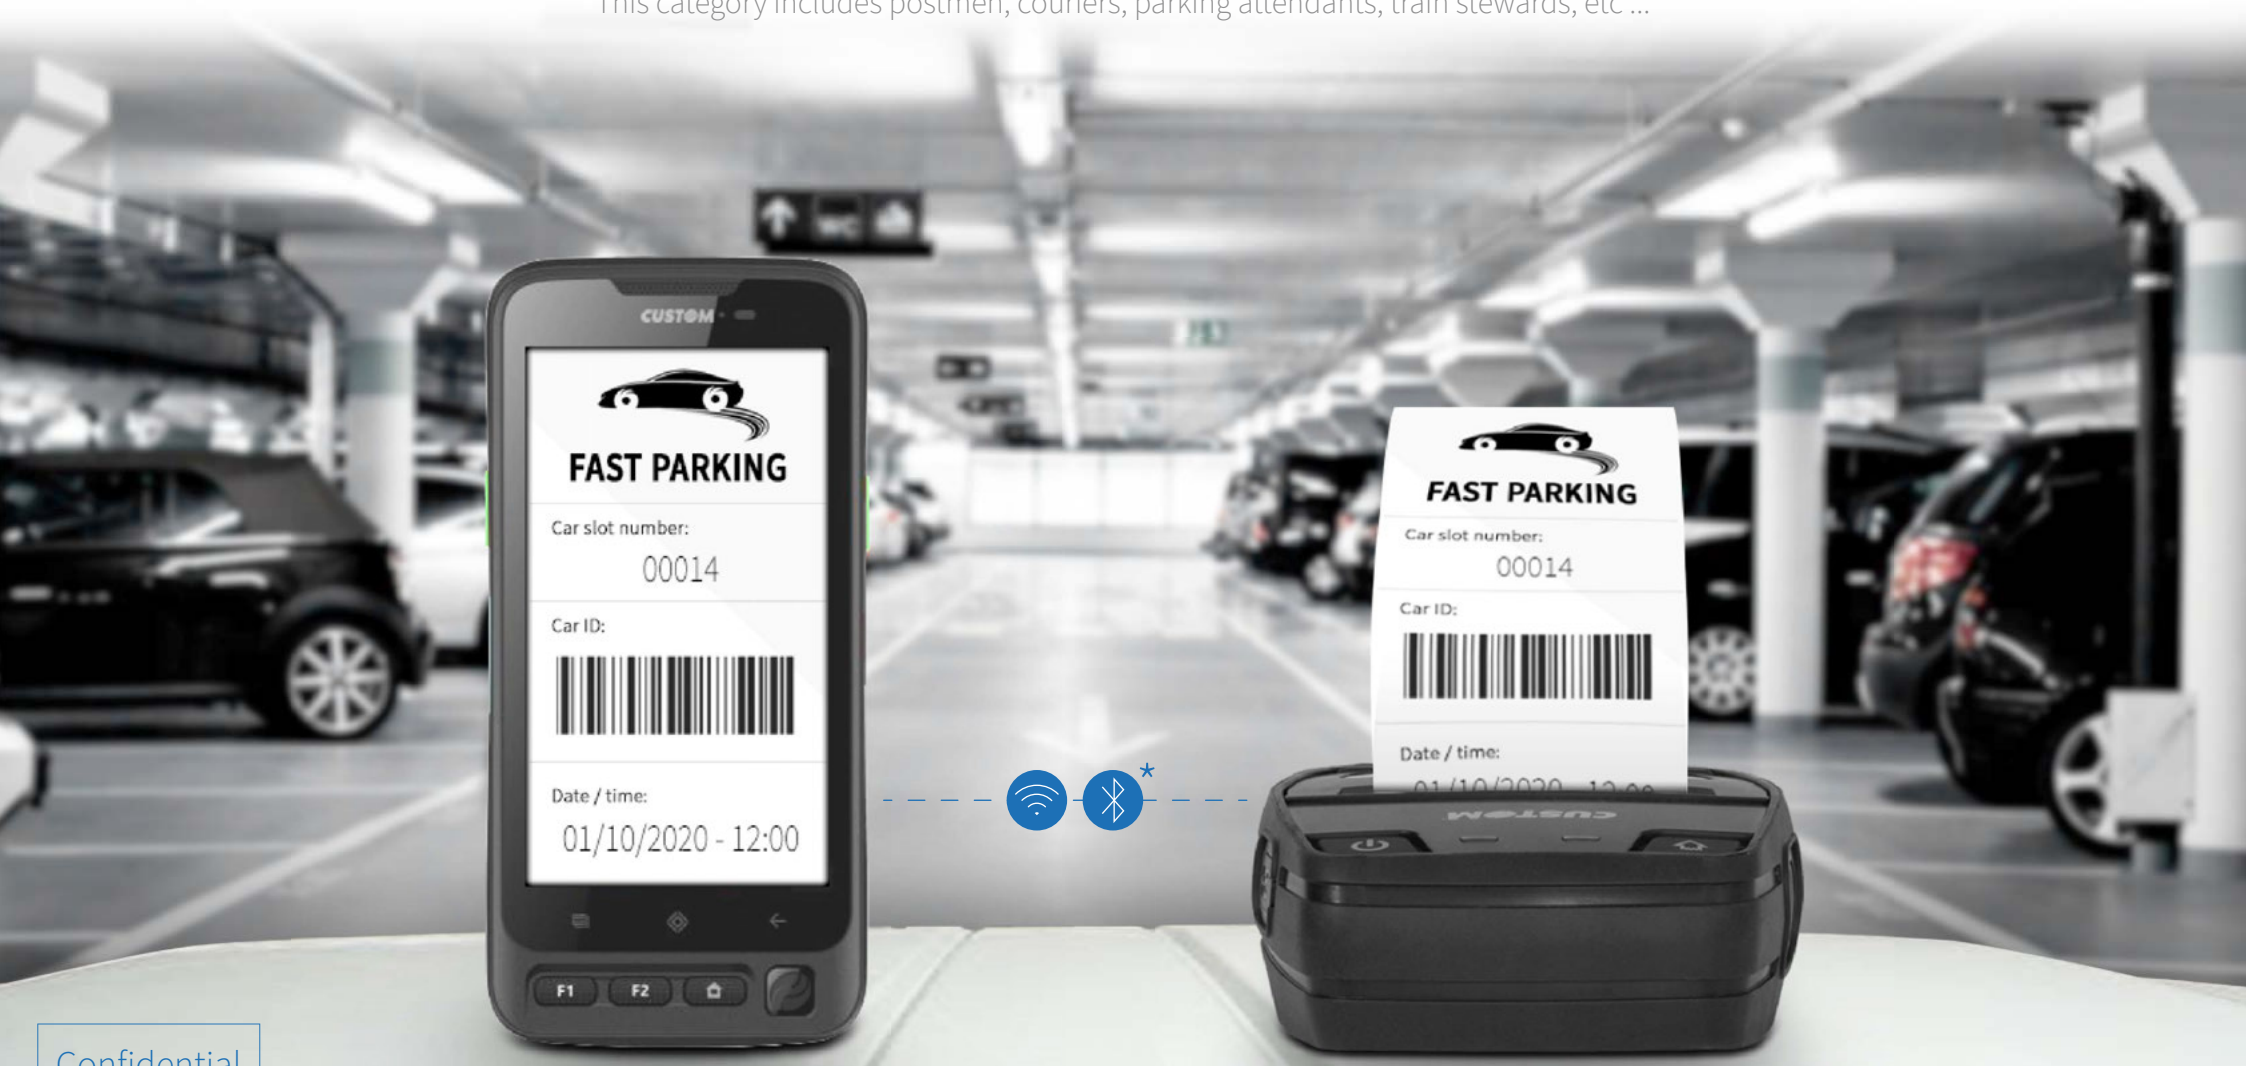

# IDEAL FOR TICKET PRINTING

**MP RANGER** is perfectly suited to those markets where fast and reliable printing is required when operating in **hostile environments** both outdoors and indoors.

This category includes postmen, couriers, parking attendants, train stewards, etc ...