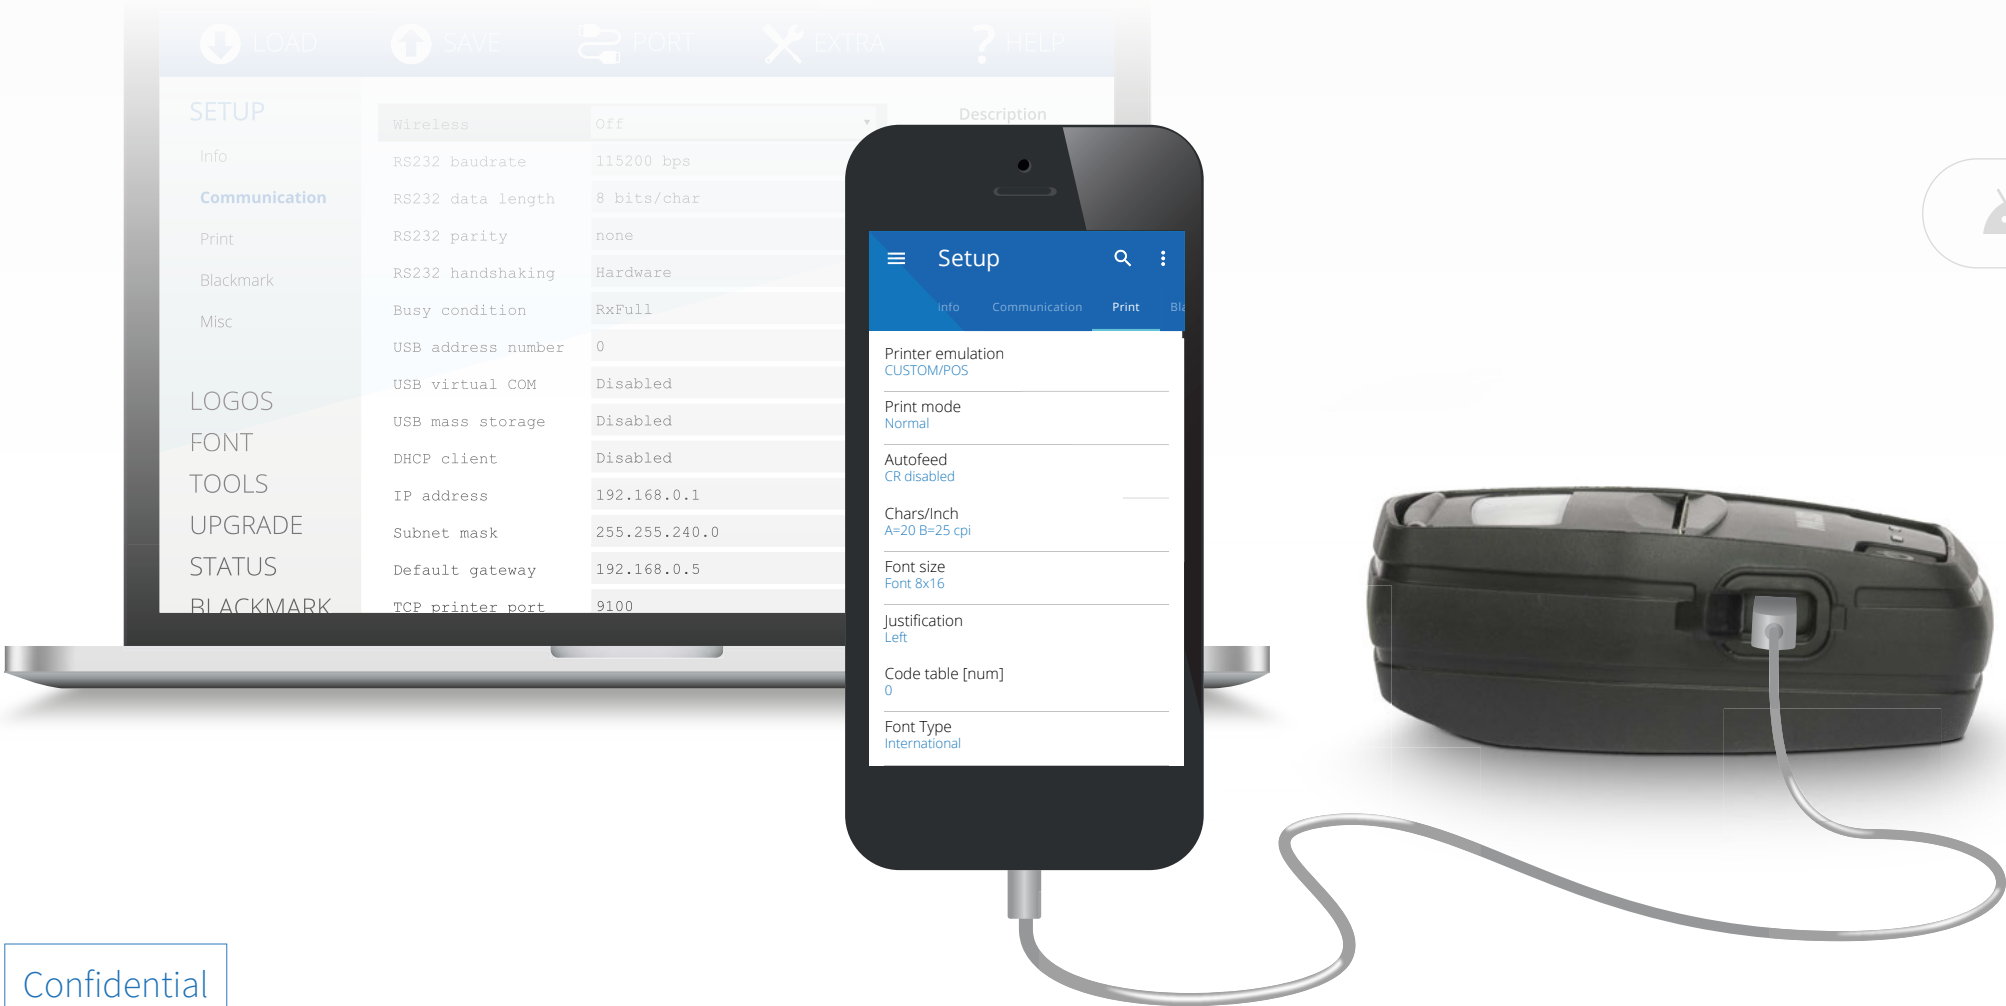

EASY PC OR MOBILE PRINTER SETUP

Custom PrinterSet is a powerful tool for a complete, easy and quick management of your printer.

For example Custom PrinterSet allows you to clone printer configuration by reading and saving printer setup.

Easily configure your printer with an intuitive user interface. Connect the printer to the **PC** or **Android mobile** via USB and launch the app.