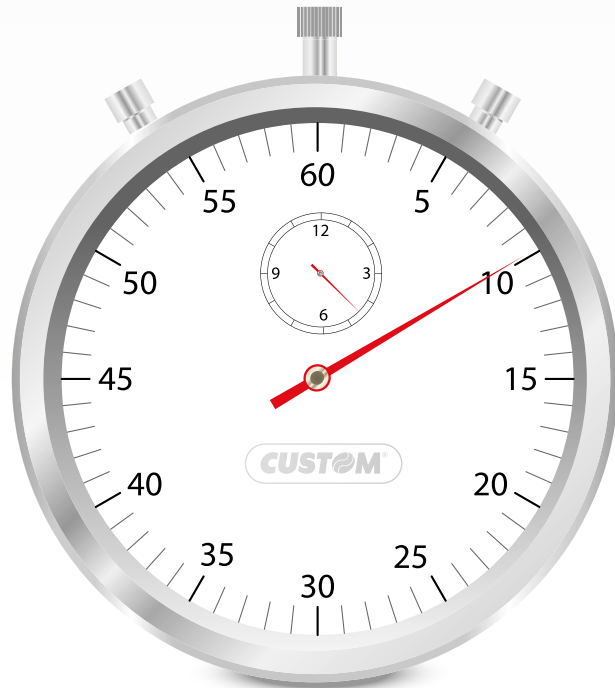

PERFORMANCES

With **MP RANGER** you can count on a product with top performance and high reliability

Bluetooth	Bluetooth 4.2 BLE
Li-ion battery pack	2600 mAh
Operating temperature	-10 °C ÷ +50 °C
Printhead life	50 km / 100M pulses
Resolution	203 dpi
Speed	110 mm/s
Barcode	1D and 2D
Roll width	76, 80 mm
Media	Continuous paper roll, labels with gap/notch